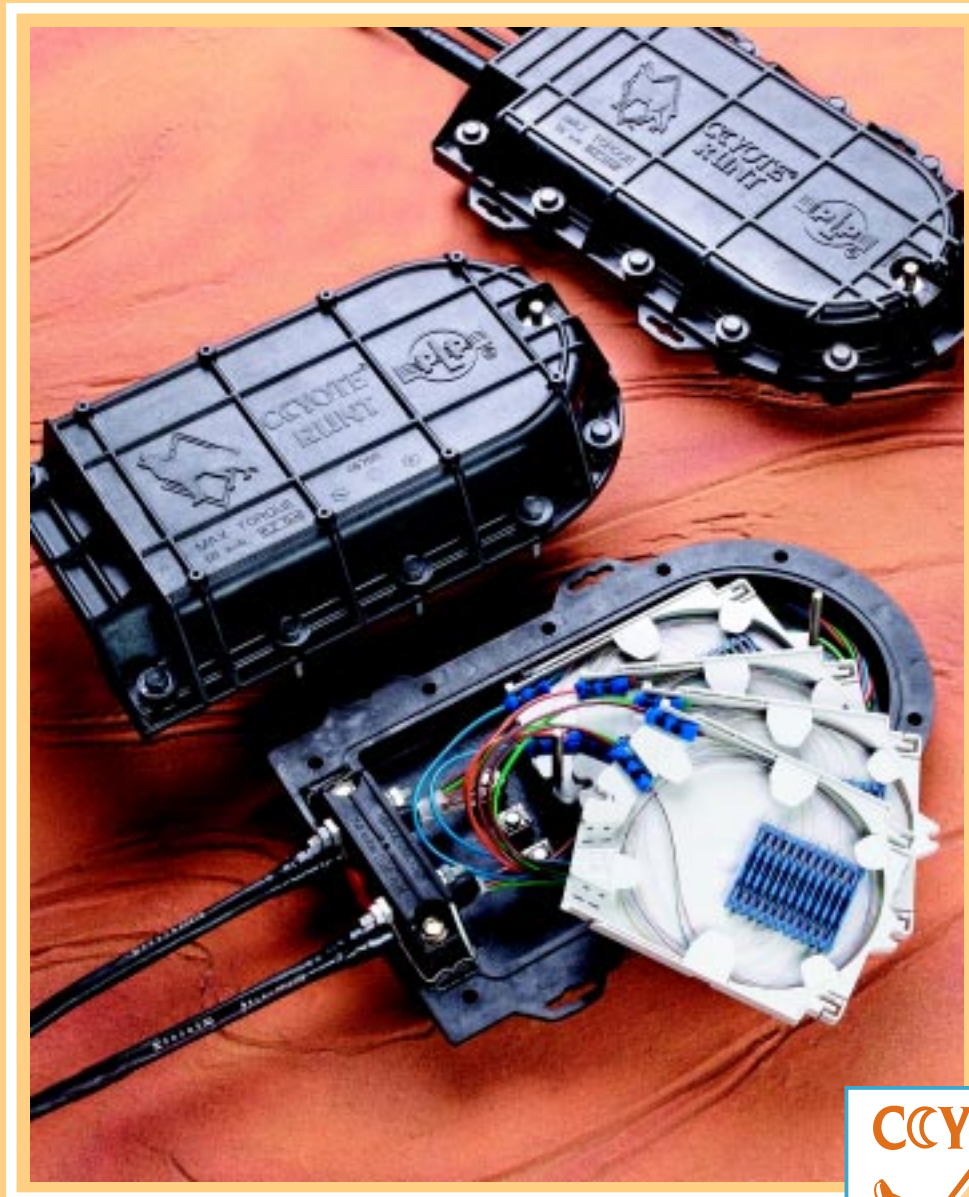

Smallest Family Member!

COYOTE® RUNT Closure;
for low count fiber distribution applications.

New Expanded Version!

The smallest member of the COYOTE® Family of fiber optic closures; for node applications in low-count fiber distribution networks.

Still growing

The latest and smallest addition to the COYOTE Family of fiber optic closures is just what you need for your fiber distribution networks.

At 14.75" (37.47cm) long, 8.5" (21.59 cm) wide and 3" (7.62 cm) high, [4.25" (108 mm) for the expanded version], the COYOTE RUNT Closure will easily fit into most pedestals and hand holes. However, the rugged design (meets Bellcore GR-771-CORE) of this closure allows it to be used in all environments; aerial, buried and underground, and it is UL approved for building applications.

Cable ports

There are three molded-in cable entry ports, with the center entry

being larger to accept standard COYOTE End Plate Grommets (optional). Grommets are available to accept a number of small diameter node or drop cables.

Uniquely versatile

The versatile fiber management system is molded into the bottom

shell half, and provides separate areas for routing and protecting the buffer tubes from loose cables

or the bare fibers from unitube type cables. These unique features make it easy and convenient to handle splicing of loose tube and unitube cables in the same closure. In addition, space is provided for "expressing" buffer tubes or bare fibers in mid-sheath node or drop applications.