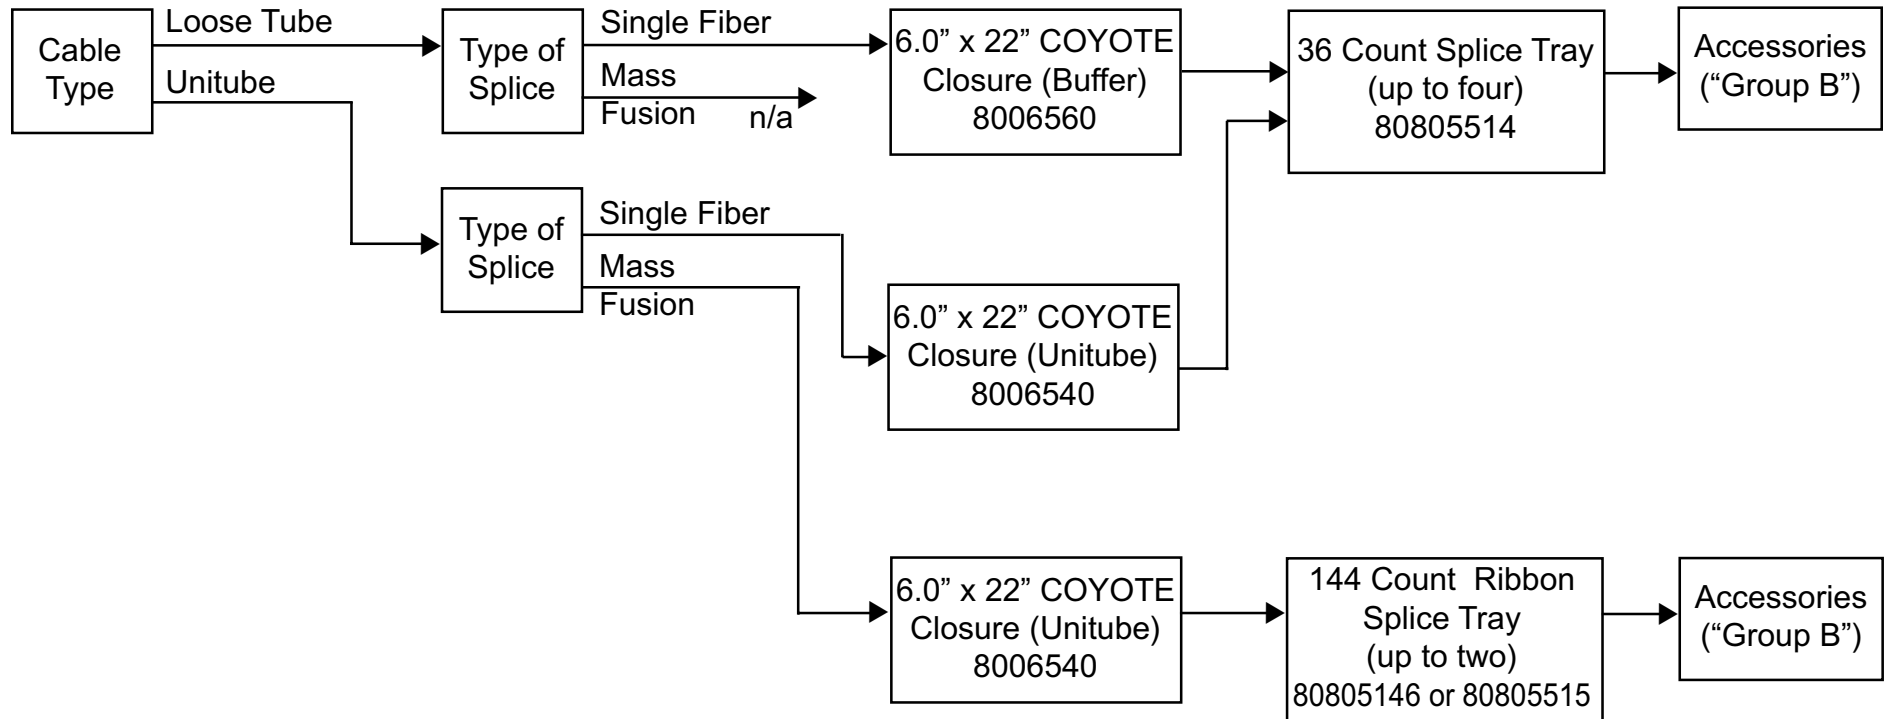

# COYOTE® Closure Family ▲▲▲▲▲▲▲▲▲▲ Guide on how to select proper closures

36 to 144 Single Fiber Cable or up to 288 Ribbon Fiber Cable

**PREFORMED** LINE PRODUCTS  
**OUTSIDE PLANT SERIES**

P.O. Box 91129, Cleveland, Ohio 44101 • 440.461.5200 • www.preformed.com • e-mail: inquiries@preformed.com

# COYOTE® Closure Family ▲▲▲▲▲▲▲▲▲▲ Guide on how to select proper closures

288 to 432 Single Fiber Cable or up to 576 Ribbon Cable

**PREFORMED** LINE PRODUCTS  
**OUTSIDE PLANT SERIES**

P.O. Box 91129, Cleveland, Ohio 44101 • 440.461.5200 • www.preformed.com • e-mail: inquiries@preformed.com