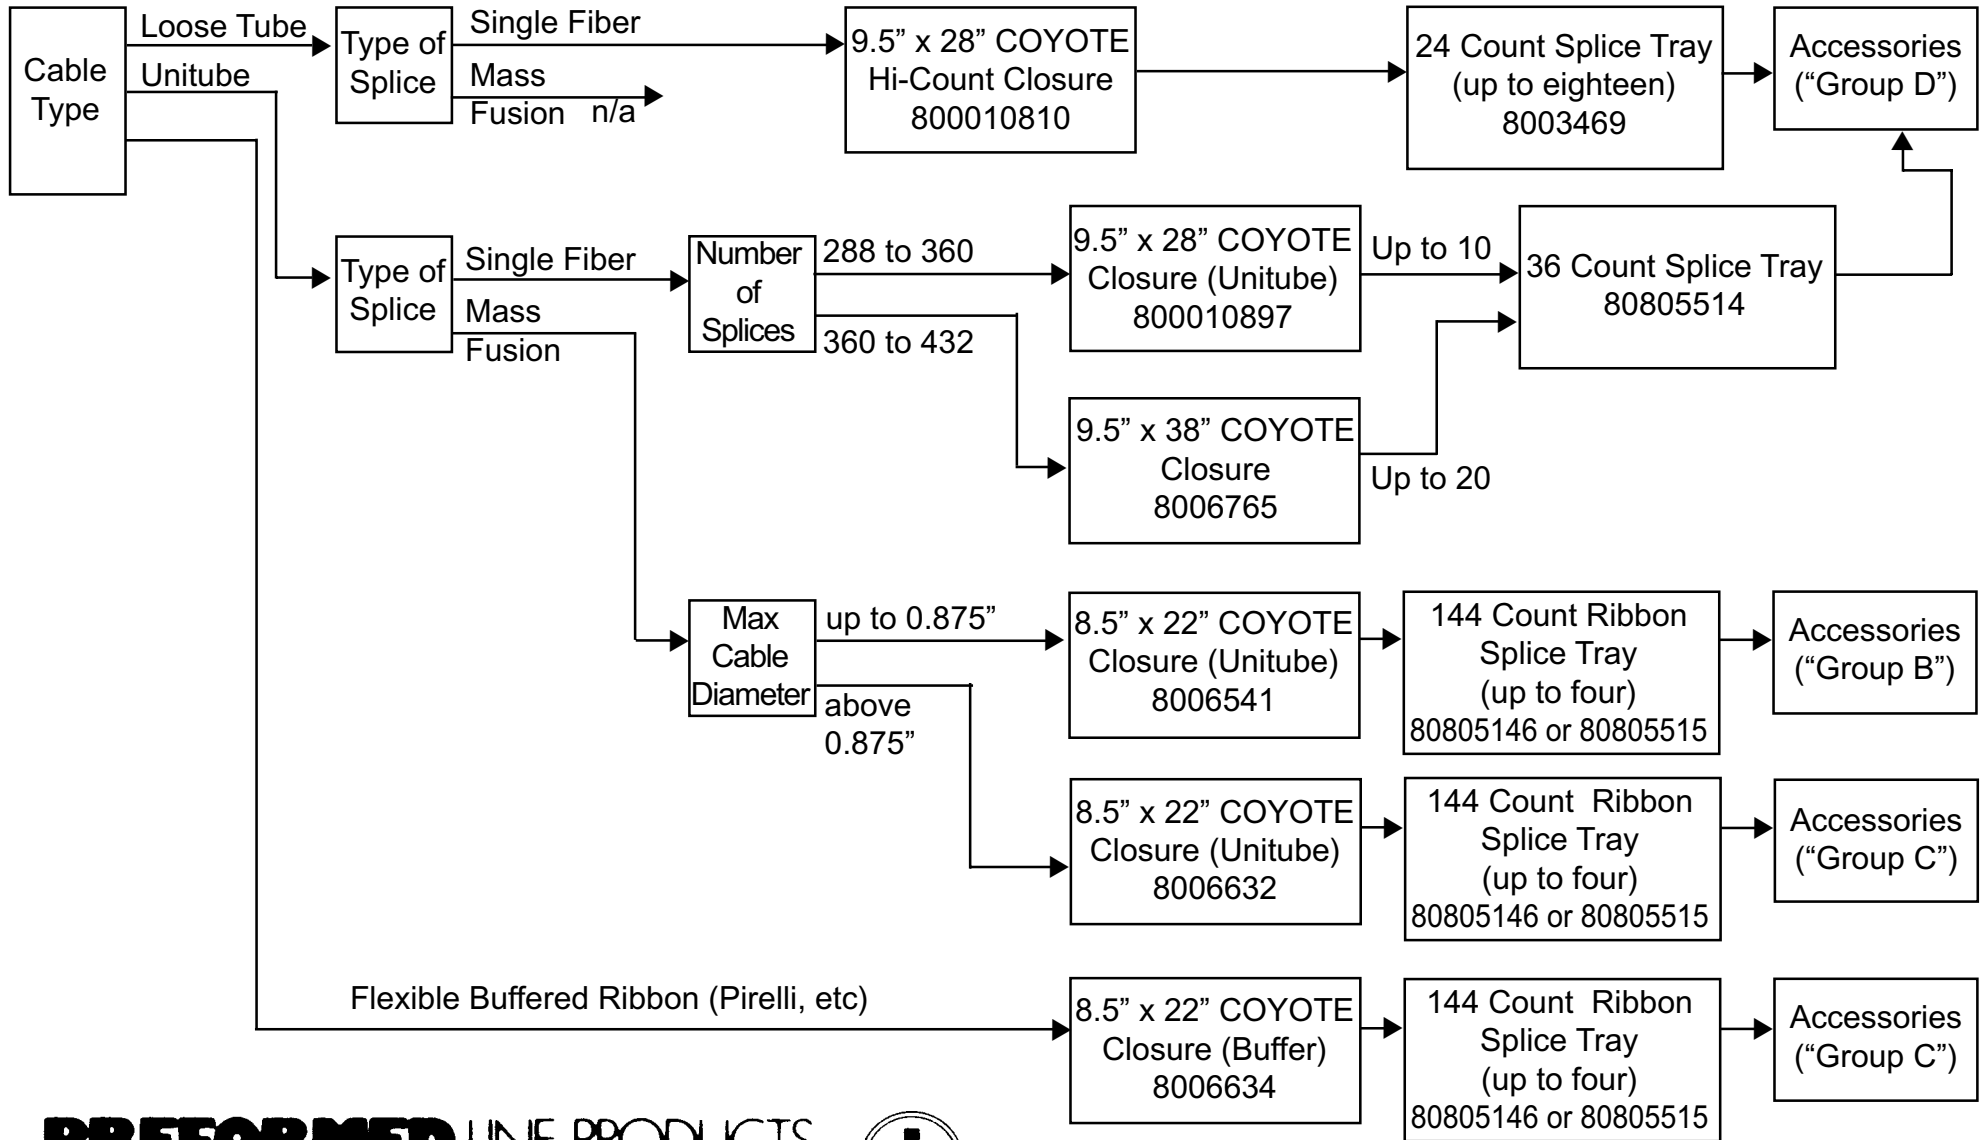

# COYOTE® Closure Family ▲▲▲▲▲▲▲▲▲▲ Guide on how to select proper closures

36 to 144 Single Fiber Cable or up to 288 Ribbon Fiber Cable

**PREFORMED** LINE PRODUCTS  
**OUTSIDE PLANT SERIES**

P.O. Box 91129, Cleveland, Ohio 44101 • 440.461.5200 • www.preformed.com • e-mail: inquiries@preformed.com

# COYOTE® Closure Family ▲▲▲▲▲▲▲▲▲▲ Guide on how to select proper closures

288 to 432 Single Fiber Cable or up to 576 Ribbon Cable

**PREFORMED** LINE PRODUCTS  
**OUTSIDE PLANT SERIES**

P.O. Box 91129, Cleveland, Ohio 44101 • 440.461.5200 • www.preformed.com • e-mail: inquiries@preformed.com