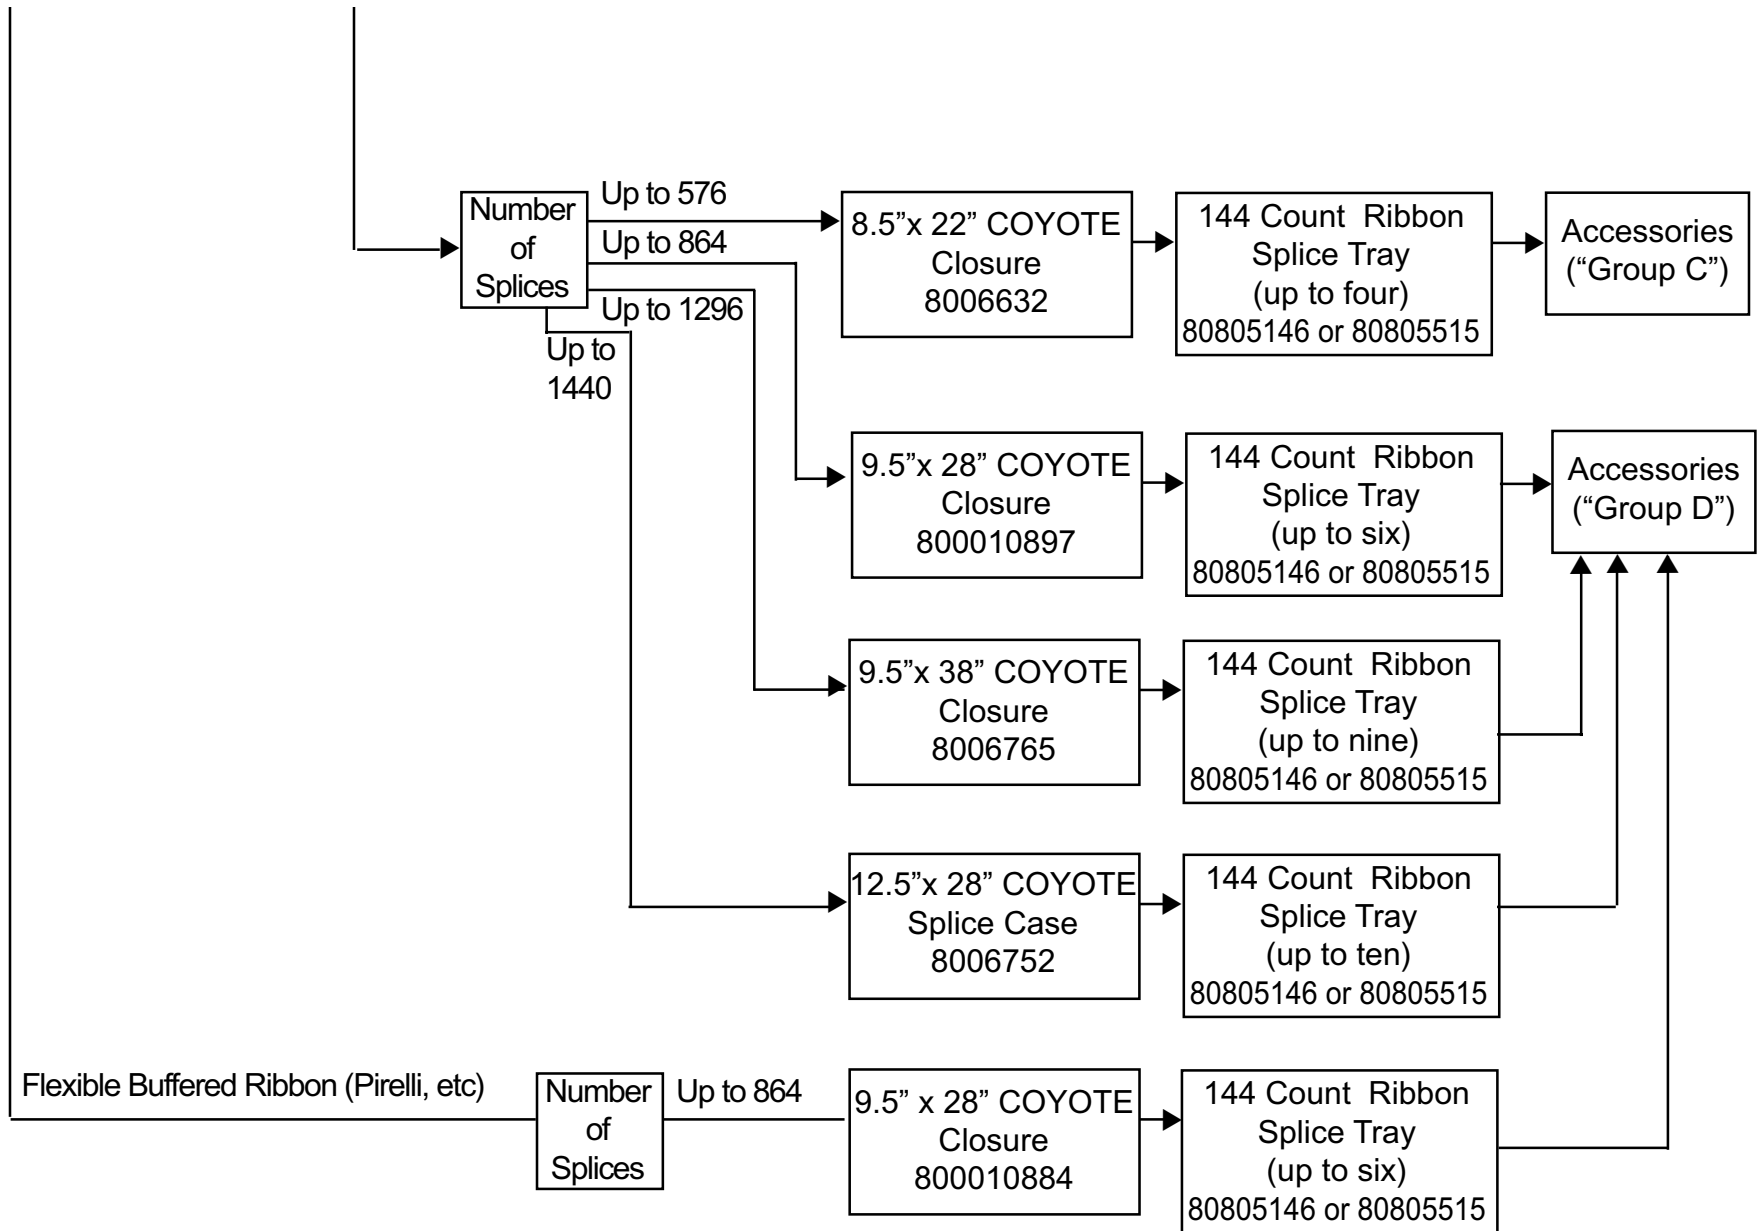

PREFORMED LINE PRODUCTS OUTSIDE PLANT SERIES

P.O. Box 91129, Cleveland, Ohio 44101 • 440.461.5200 • www.preformed.com • e-mail: inquiries@preformed.com

©2001 Preformed Line Products. All Rights Reserved