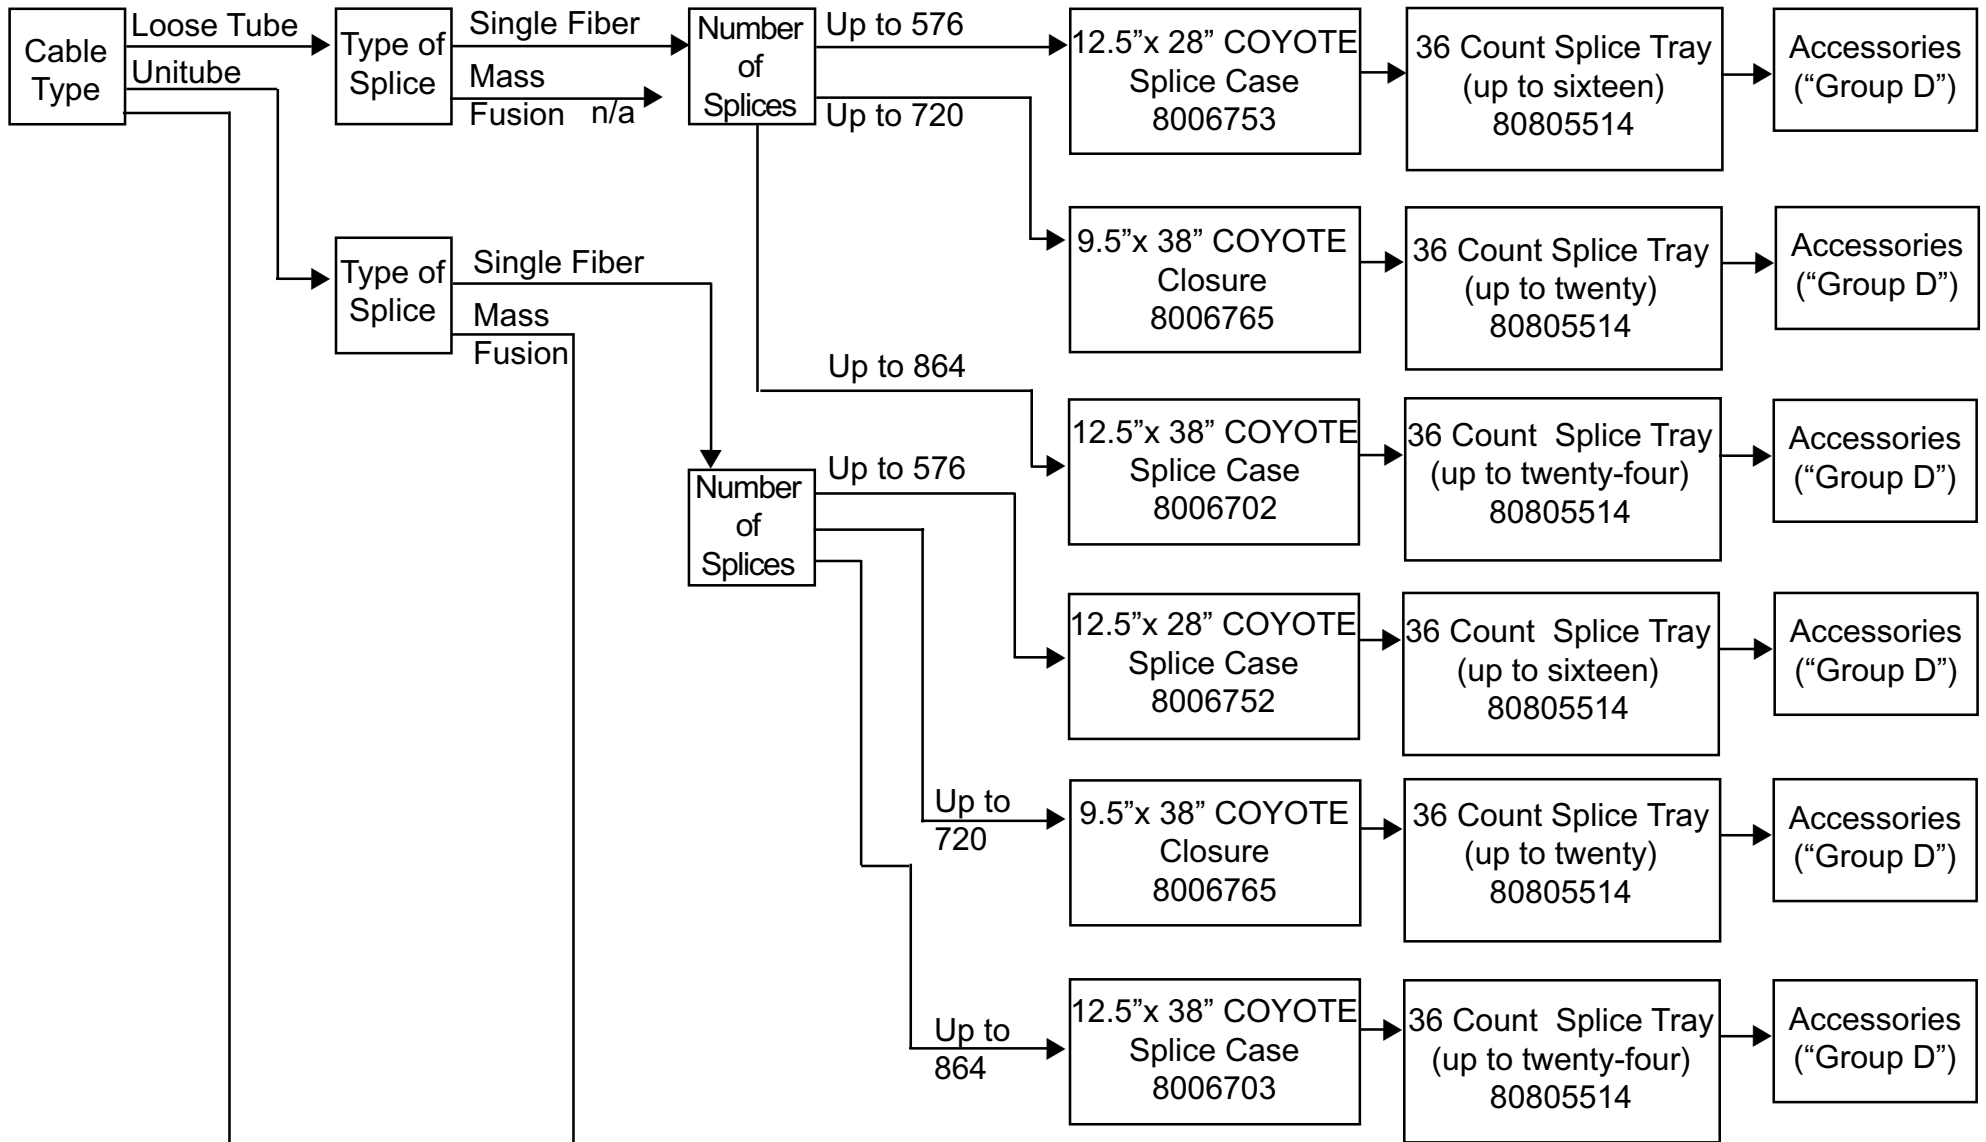

COYOTE® Closure Family ▲▲▲▲▲▲▲▲▲▲ Guide on how to select proper closures

Above 432 Single Fiber Cable or above 576 Ribbon Cable

Continued on next page.