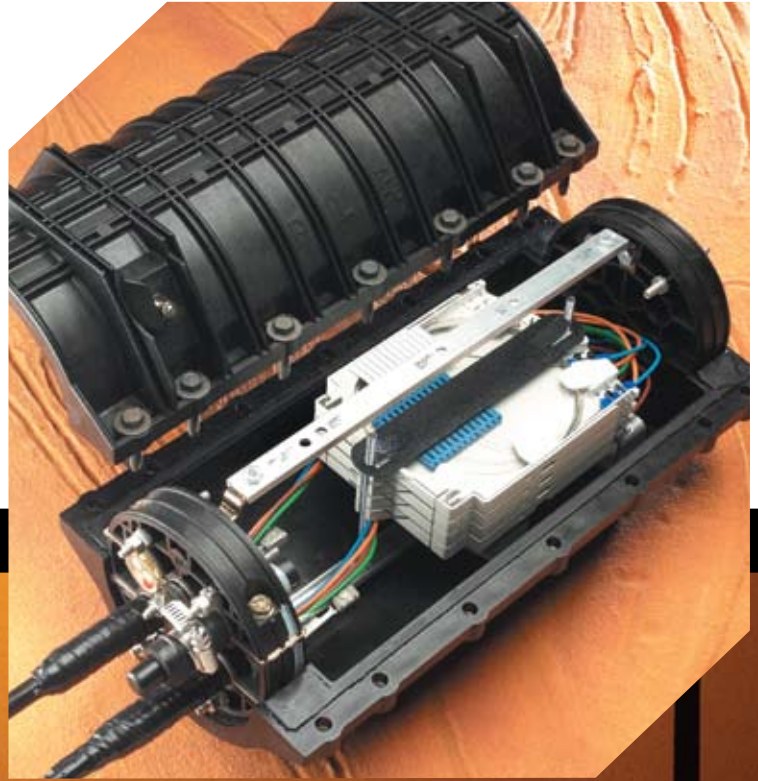

PREFORMED LINE PRODUCTS
The connection you can count on.

Compact for Low Fiber Count
Splicing Applications
COYOTE® PUP CLOSURE

COMMUNICATIONS

ENERGY

SPECIAL INDUSTRIES

SOLAR

COYOTE®
FIBER OPTICS

COYOTE PUP Closure

The COYOTE PUP Closure offers a perfect choice for low fiber count distribution applications involving butt and in-line installations. The compact size and rugged design allow the closure to be applied in below grade, aerial and buried installations. Supported by a full line of COYOTE accessories, this closure can grow along with your network.

Key Features

- Compact Size: 17" L x 8.6" W x 7.2" H (43.2 cm x 21.9 cm x 18.4 cm)
- Two end plate options - 4 port and 6 port
 - 6 port provides (4) 7/8" (22 mm) ports and (2) 3/4" (19 mm) ports
 - 4 port provides (2) 1-1/4" (32 mm) ports and (2) 1" (25 mm) ports
- Can be configured for butt or in-line applications
- Organizers designed for loose buffer tube and ribbon applications
- Size allows for mounting in small hand holes
- Provided with LOCK-TAPE™ Sealing System
- Accepts a wide variety of grommets for multi drop applications
- Permanent neoprene gasket system requires no re-entry kits
- Future cable ports provide capability for future cable installation without end plate removal
- Integrated air valve to confirm integrity of final assembly
- Full line of mounting hardware
- **UL Approved, RDUP Listed (RUS)**
- Tested in accordance to Telcordia GR-771 CORE