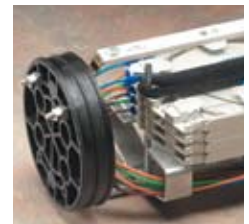

COMMUNICATIONS

ENERGY

SPECIAL INDUSTRIES

SOLAR

COYOTE®
FIBER OPTICS