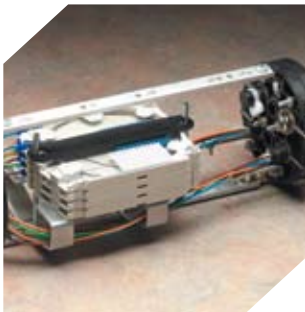

Fiber Management System for Buffer Tube Cable.

**PREFORMED
LINE PRODUCTS**

World Headquarters
660 Beta Drive
Cleveland, Ohio 44143

Mailing Address:
P.O. Box 91129
Cleveland, Ohio 44101

Telephone: 440.461.5200
Fax: 440.442.8816
Web Site: www.preformed.com
E-mail: inquiries@preformed.com

© 2009 Preformed Line Products
Printed in U.S.A.
CO-SS-1011-4
05.09.2M

COYOTE® PUP Closure

Refinement of the breed

The COYOTE PUP Closure offers a perfect choice for low fiber count distribution applications involving butt and in-line installations. The compact size and rugged design allow the closure to be applied in below grade, aerial and buried installations. Supported by a full line of COYOTE accessories, this closure can grow along with your network.

Key Features

- Compact Size: 17" L x 8.6" W x 7.2" H (43.2 cm x 21.9 cm x 18.4 cm)
- Two end plate options - 4 port and 6 port
  - 6 port provides (4) 7/8" (22 mm) ports and (2) 3/4" (19 mm) ports
  - 4 port provides (2) 1-1/4" (32 mm) ports and (2) 1" (25 mm) ports
- Can be configured for butt or in-line applications
- Organizers designed for loose buffer tube and ribbon applications
- Size allows for mounting in small hand holes
- Provided with LOCK-TAPE™ Sealing System
- Accepts a wide variety of grommets for multi drop applications
- Permanent neoprene gasket system requires no re-entry kits
- Future cable ports provide capability for future cable installation without end plate removal
- Integrated air valve to confirm integrity of final assembly
- Full line of mounting hardware
- **UL Approved, RDUP Listed (RUS)**
- Tested in accordance to Telcordia GR-771 CORE

Splice Tray/Closure Capacities

Splice Tray Depth	Description	Splices per Tray Capacity per Tray	Trays per Closure	Closure Capacity
Low Profile	Single Fusion	12	6	72
Standard	Single Fusion & Single Mechanical	12	4	48
Ribbon	Mass Fusion	72	2	144

COYOTE PUP Closure Kits

Catalog Number	Description
8006622	Closure Kit for Buffer Tube, includes (1) 3 section 6 port end plate, (1) blank end plate, and buffer tube organizer (ribbon)
8006621	Closure Kit for Unitube, includes (1) 3 section 6 port end plate, (1) blank end plate, transport tube kit and ribbon organizer
8006661	RUS listed Closure Kit for Buffer Tube, includes (1) 3 section 6 port end plate, (1) blank end plate and Buffer Tube Organizer, includes (1) 3 section 6 port end plate, (1) blank end plate and (2) RUS listed shield connectors
800011398	COYOTE PUP for Copper, includes torque bars
800011399	COYOTE PUP for Copper, includes (1) 3 section 4 port end plate, (1) blank end plate and torque bars
800010515	Closure Kit for Buffer Tube, includes (1) 3 section 4 port end plate, (1) blank end plate and buffer tube organizer

Catalog Number	Description
Splice Tray Kits	

80807701	12 Count Low Profile tray with rigid plastic splice block
80806033	12 Count Standard tray with soft elastomer splice block
80807114	72 Count Ribbon tray with soft elastomer splice block

Mounting Hardware Kits